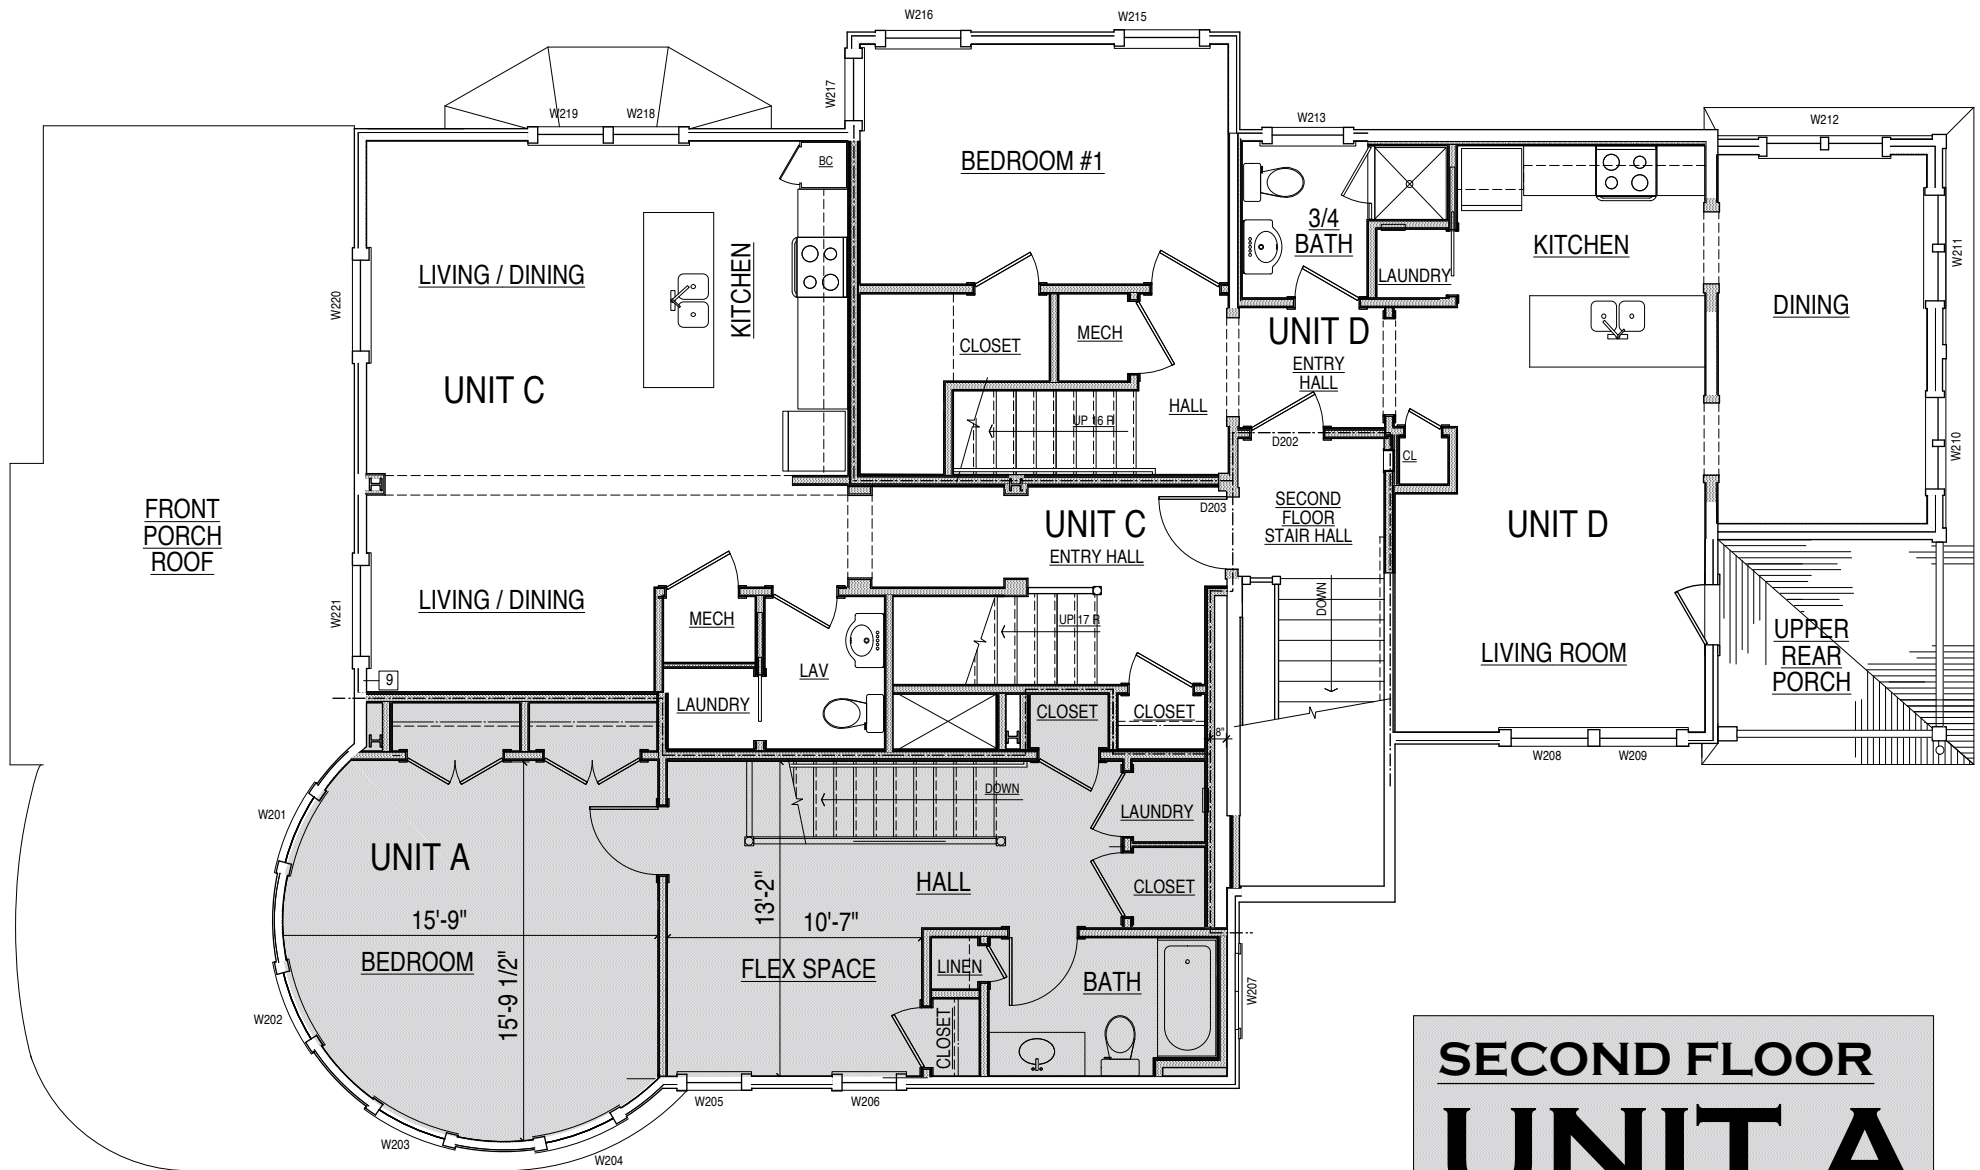

BABCOCK SHATTUCK HOUSE

2004 EAST GENESEE STREET • SYRACUSE, NEW YORK

A PROJECT OF THE UNIVERSITY NEIGHBORHOOD PRESERVATION ASSOCIATION IN PARTNERSHIP WITH HOME HEADQUARTERS, INC.
 CRAWFORD & STEARNS • ARCHITECTS AND PRESERVATION PLANNERS • SYRACUSE, NEW YORK / JUNE 2014

SECOND FLOOR
UNIT A

SCALE: 1/8" = 1'-0" 0 2 4FT

BABCOCK SHATTUCK HOUSE

2004 EAST GENESEE STREET • SYRACUSE, NEW YORK

A PROJECT OF THE UNIVERSITY NEIGHBORHOOD PRESERVATION ASSOCIATION IN PARTNERSHIP WITH HOME HEADQUARTERS, INC.
 CRAWFORD & STEARNS • ARCHITECTS AND PRESERVATION PLANNERS • SYRACUSE, NEW YORK / JUNE 2014