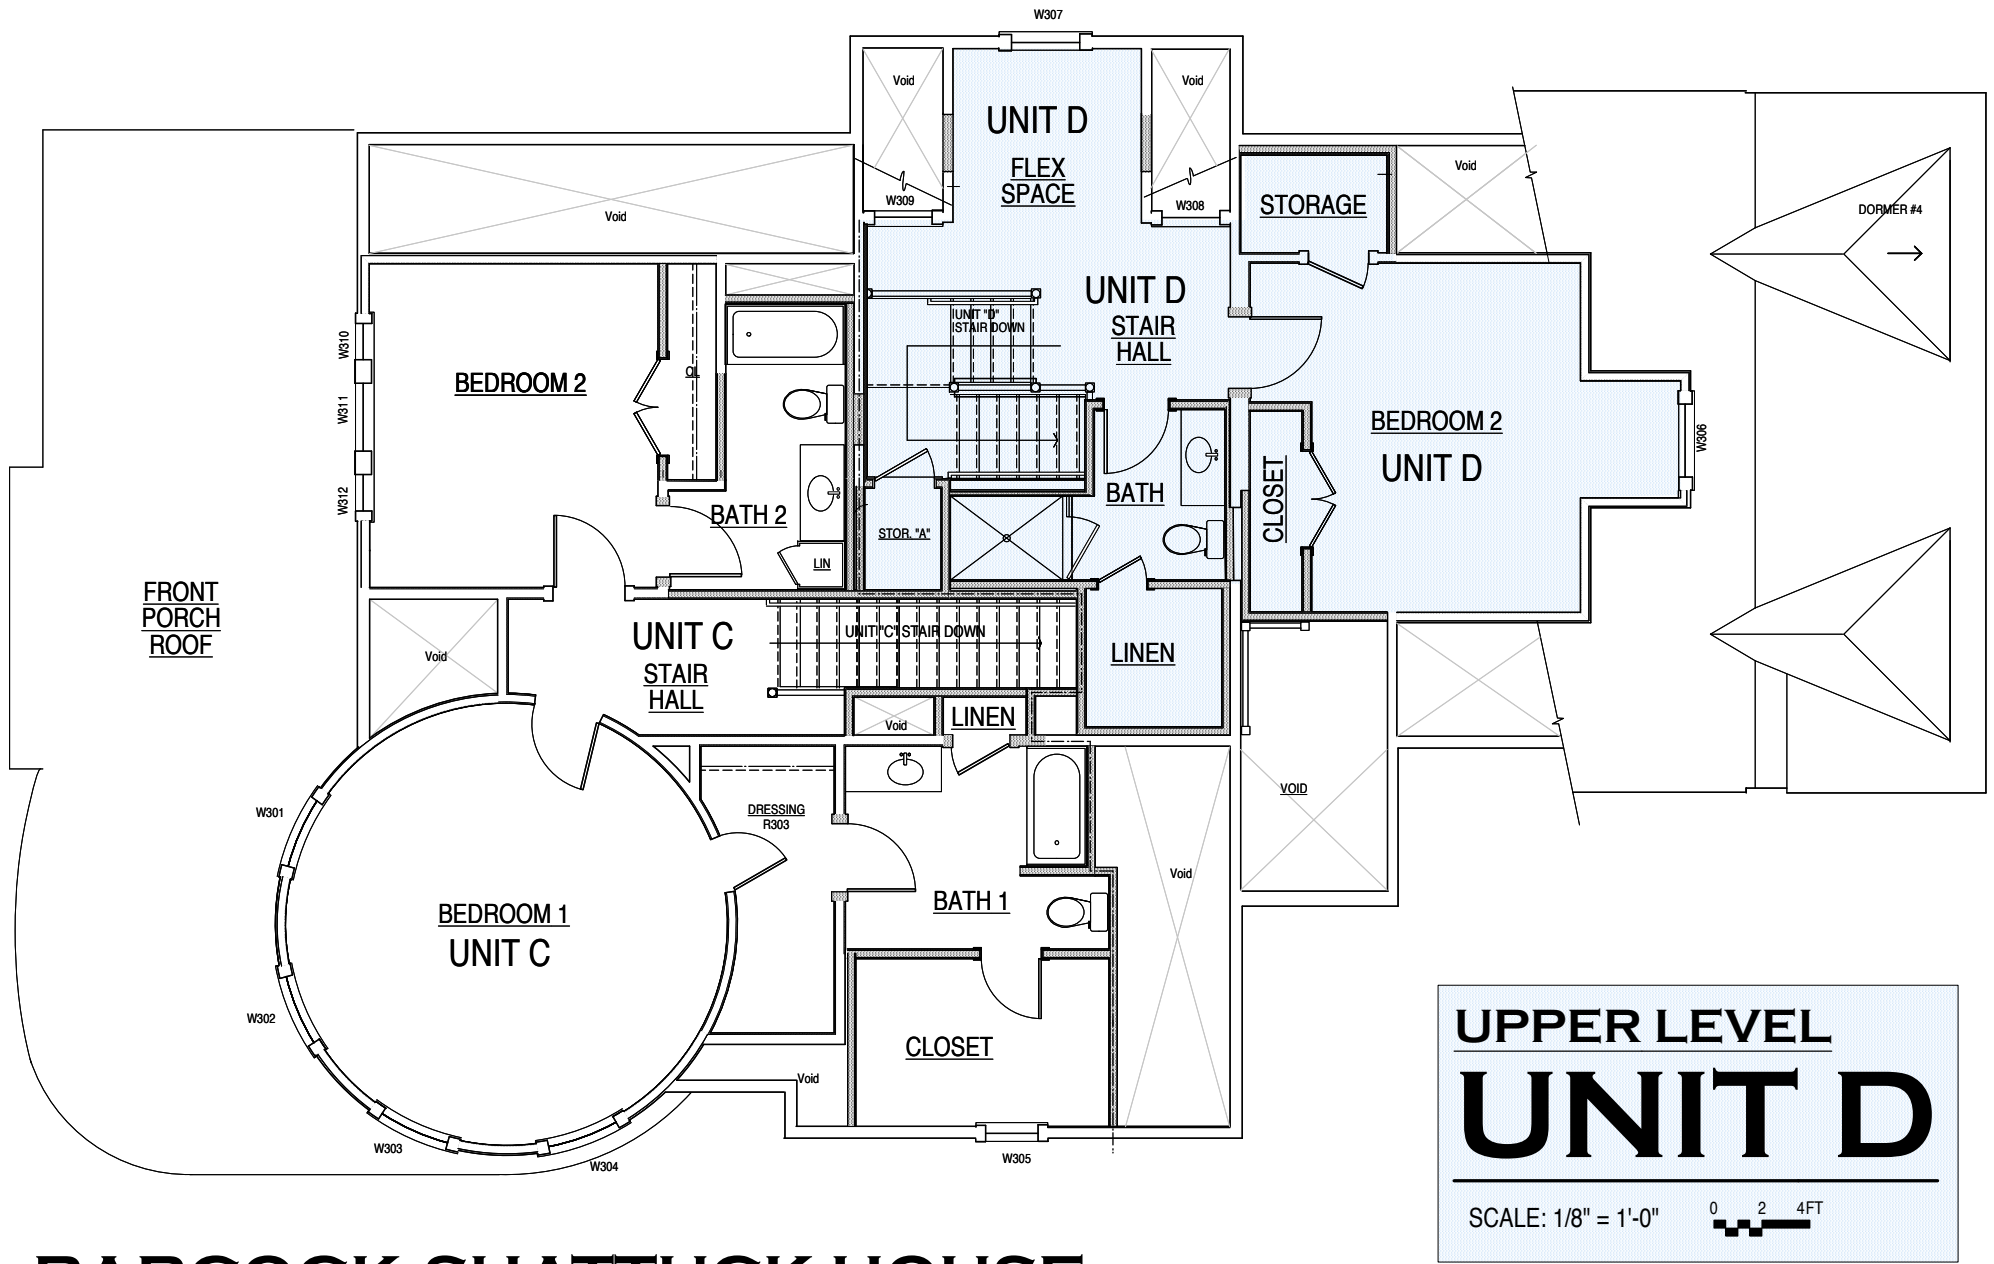

BABCOCK SHATTUCK HOUSE

2004 EAST GENESEE STREET • SYRACUSE, NEW YORK

A PROJECT OF THE UNIVERSITY NEIGHBORHOOD PRESERVATION ASSOCIATION IN PARTNERSHIP WITH HOME HEADQUARTERS, INC.
 CRAWFORD & STEARNS • ARCHITECTS AND PRESERVATION PLANNERS • SYRACUSE, NEW YORK / JUNE 2014